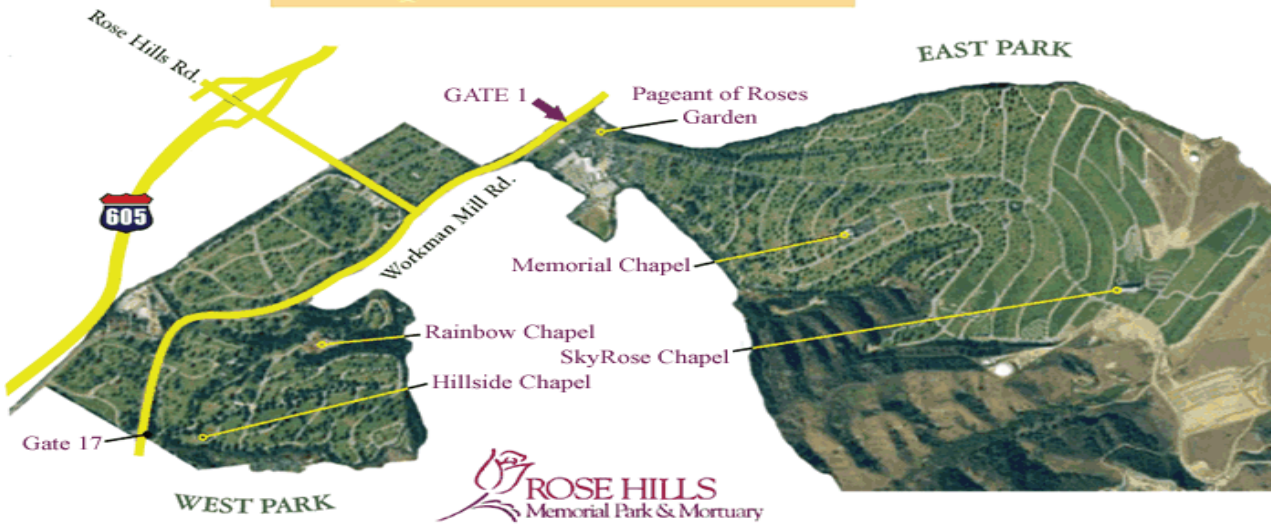

The SGI-USA has a specific area set aside at Rose Hills Memorial Park, named “The Oasis of Eternity,” where members can choose to be interred as Soka Gakkai Nichiren Buddhists. Attached find a map and directions.

* * * *

Memorial Services to be held at SGI-USA Centers

To Region and Zone Leaders:

During Memorial Day weekend (Or weekend prior to Memorial Day) each SGI-USA Center will hold a memorial service to remember and offer prayers for deceased loved ones and friends.

Thank you!

Maps & Directions

DIRECTIONS

- Exit I-605 at Rose Hills Road exit
- Turn East (towards the hillsides) onto Rose Hills Road
- Turn Left at Workman Mill Road
- Turn Right at 2nd traffic signal into Gate 1

ADDRESS

**3888 South Workman Mill Road
Whittier, California 90601**