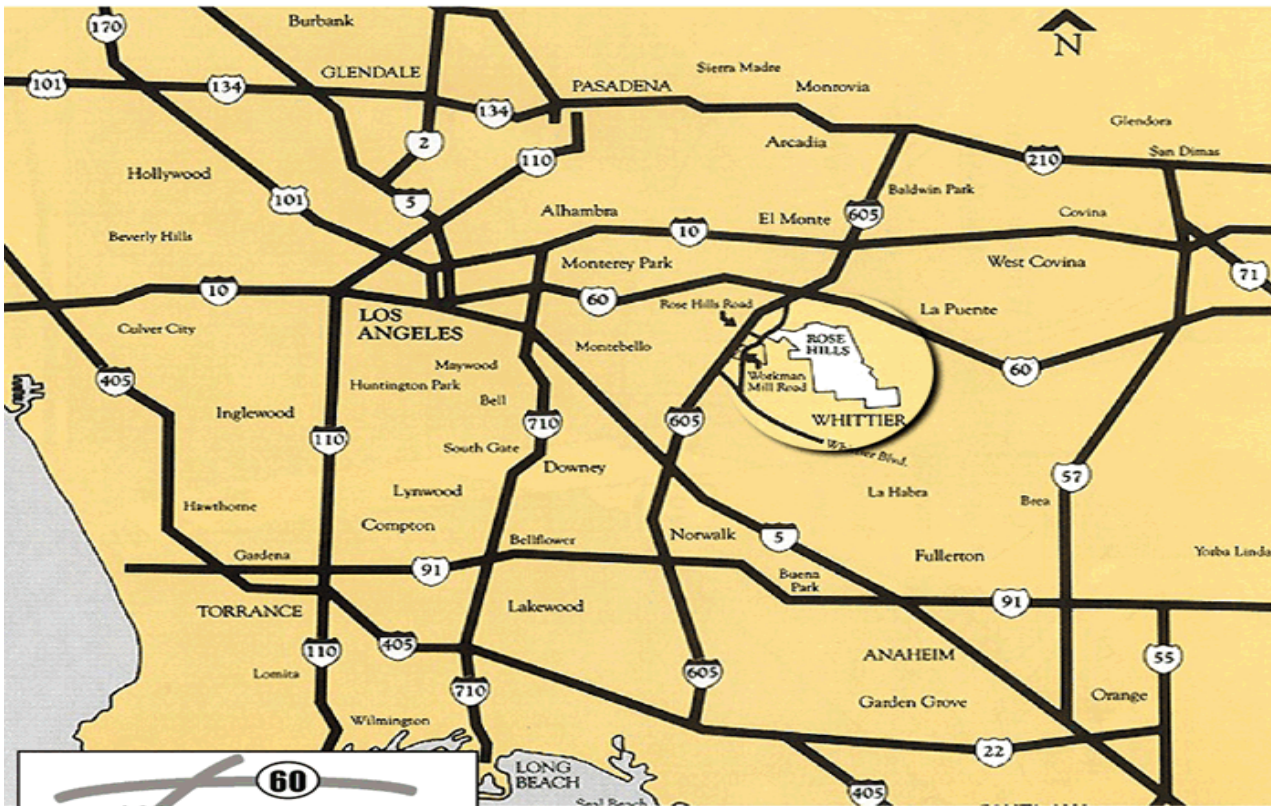

Thank you!

Maps & Directions

DIRECTIONS

- Exit I-605 at Rose Hills Road exit
- Turn East (towards the hillsides) onto Rose Hills Road
- Turn Left at Workman Mill Road
- Turn Right at 2nd traffic signal into Gate 1

ADDRESS

**3888 South Workman Mill Road
Whittier, California 90601**